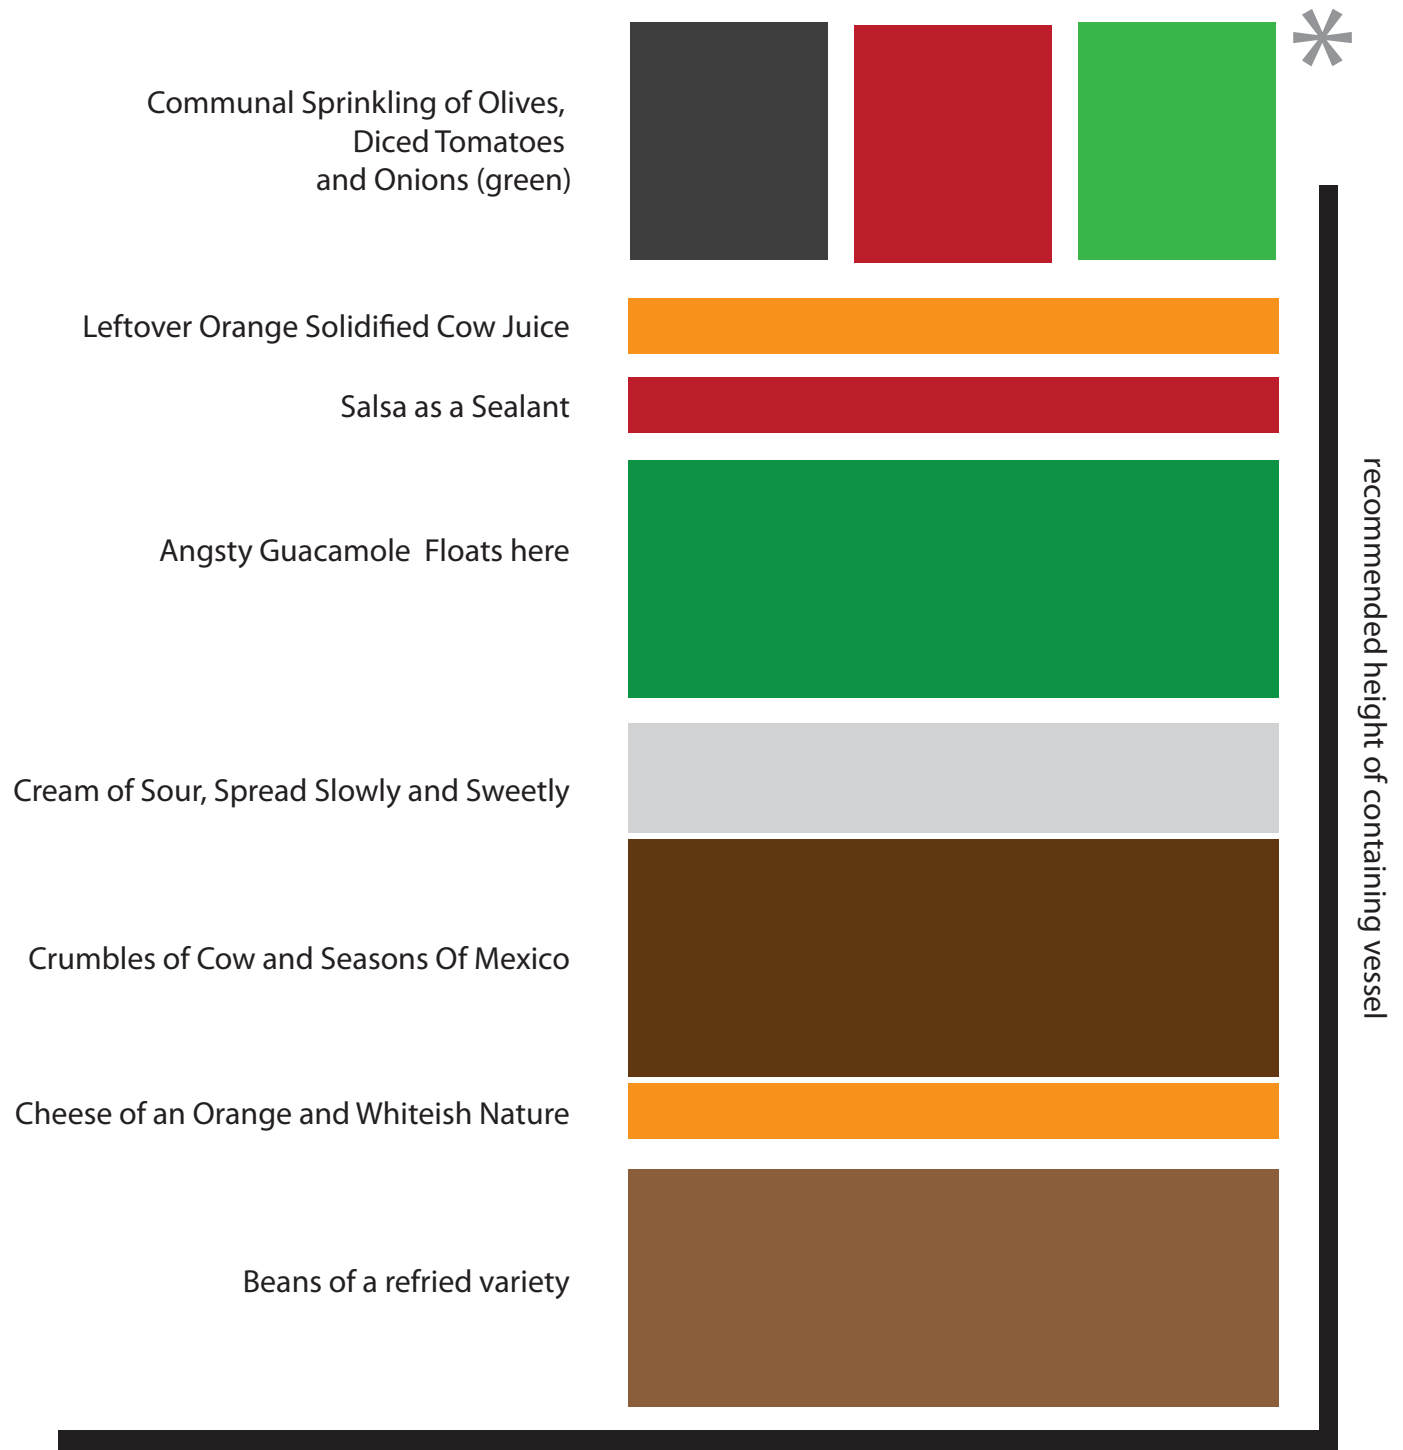

The Dip of 7 Layers Depth Guide

Revision 1.0.0.2

It is recommended that assembly be attempted from bottom upward. Attempts to assemble in a top down managerial process have to date been unpaletable.

* Sprinkles do not qualify as a distinctive layer due to the non homogeneous nature of the ingredients.